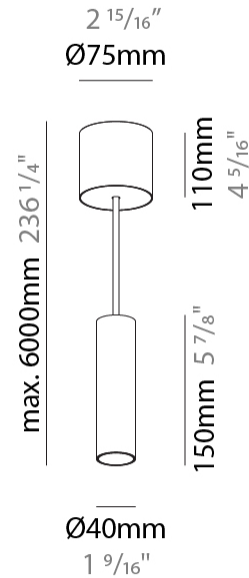

GENERAL

Series: Hangover
Subseries: Hangover Monopoint Surface Canopy
Brand: Prolicht
Division: Architectural
Mounting Type: Suspension
Mounting Location: Ceiling
Subcategory: Pendant

PHYSICAL

Shape: Cylinder
Diameter (mm): 40
Diameter (in): 1 9/16
Height (mm): 150
Height (in): 5 7/8
Max. Overall Height (mm): 2150
Max. Overall Height (in): 84 5/8
Light Distribution: Downlight
Weight (kg): 0.75
Weight (lbs): 1.65
Diffuser: Shine Ring 0-6
Fixture Finish: SSR / BKV / CWI / CRY / HAB / LAG / UFT / ITA / RUA / RUR / MIC / FTG / MYG / TWT / LOD / PUS / FRO / FUP / KIA / POP / BLS / SPG / MEY / GOH / GUM / CHC / COM / ABZ / JAG / OBR / MOS / ROR
Fixture Material: Aluminum
Cable Details: 2000mm / 6000mm Cable in White / Black / Orange / Red

ELECTRICAL

Lamp Type: LED (Zhaga Standard)
Input Wattage (W): 10.9
Total Output Wattage (W): 9
Dimming: Non-Dimmable
Driver Included: Yes
Driver Location: Integrated
Driver Type: Constant Current
Driver Class: Class 2
Input Voltage (V): 120
Constant Current (MA): 500
Upon Request: Remote: 0-10Vdc dimming / Phase dimming 120Vac

LED

Number of LEDs: 1
Color Temperature (°K): 2700 / 3000 / 4000
Max. Delivered Lumen (lm): 842
CRI: >90 CRI
Lamp Life (hrs): 50000

OPTICAL

Reflector: 40 / 50

RATINGS AND CERTIFICATIONS

Certified By: Certified for North American Standards
IP rating: IP20