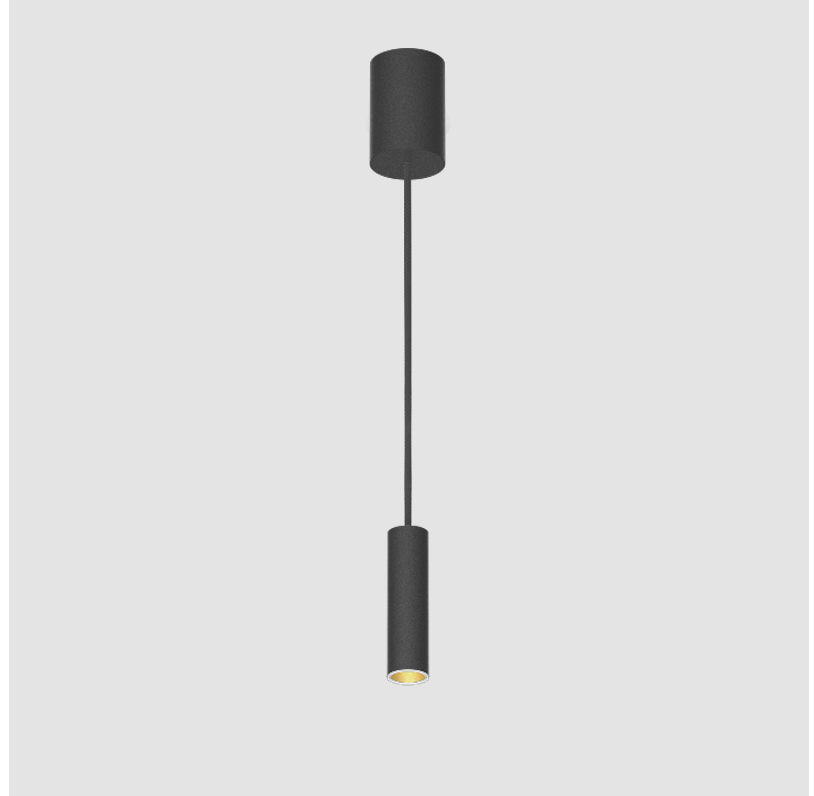

GENERAL

Series: Hangover
Subseries: Hangover Monopoint Surface Canopy
Brand: Prolicht
Division: Architectural
Mounting Type: Suspension
Mounting Location: Ceiling
Subcategory: Pendant

PHYSICAL

Shape: Cylinder
Diameter (mm): 40
Diameter (in): 1 9/16
Height (mm): 150
Height (in): 5 7/8
Max. Overall Height (mm): 2150
Max. Overall Height (in): 84 5/8
Light Distribution: Downlight
Weight (kg): 0.75
Weight (lbs): 1.65
Diffuser: Shine Ring 0-6
Fixture Finish: SSR / BKV / CWI / CRY / HAB / LAG / UFT / ITA / RUA / RUR / MIC / FTG / MYG / TWT / LOD / PUS / FRO / FUP / KIA / POP / BLS / SPG / MEY / GOH / GUM / CHC / COM / ABZ / JAG / OBR / MOS / ROR
Fixture Material: Aluminum
Cable Details: 2000mm / 6000mm Cable in White / Black / Orange / Red

ELECTRICAL

Lamp Type: LED (Zhaga Standard)
Input Wattage (W): 10.9
Total Output Wattage (W): 9
Dimming: Non-Dimmable
Driver Included: Yes
Driver Location: Integrated
Driver Type: Constant Current
Driver Class: Class 2
Input Voltage (V): 120
Constant Current (MA): 500
Upon Request: Remote: 0-10Vdc dimming / Phase dimming 120Vac

LED

Number of LEDs: 1
Color Temperature (°K): 2700 / 3000 / 4000
Max. Delivered Lumen (lm): 842
CRI: >90 CRI
Lamp Life (hrs): 50000

OPTICAL

Reflector: 40 / 50

RATINGS AND CERTIFICATIONS

Certified By: Certified for North American Standards
IP rating: IP20