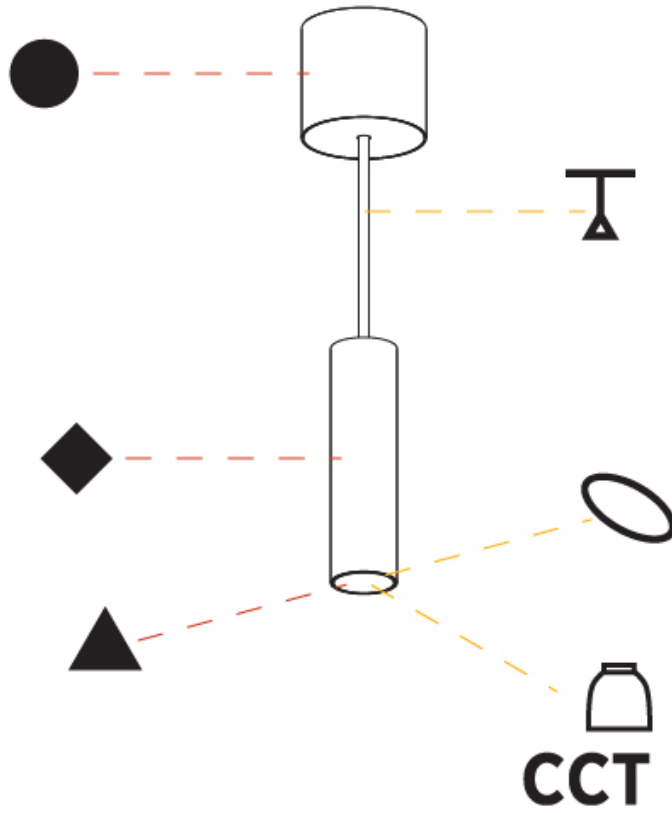

HANGOVER MONOPOINT SURFACE CANOPY SUSPENSION

A300153-

PROJECT	_____
TYPE	_____
SPECIFIER	_____
QUANTITY	_____
DATE	_____

A